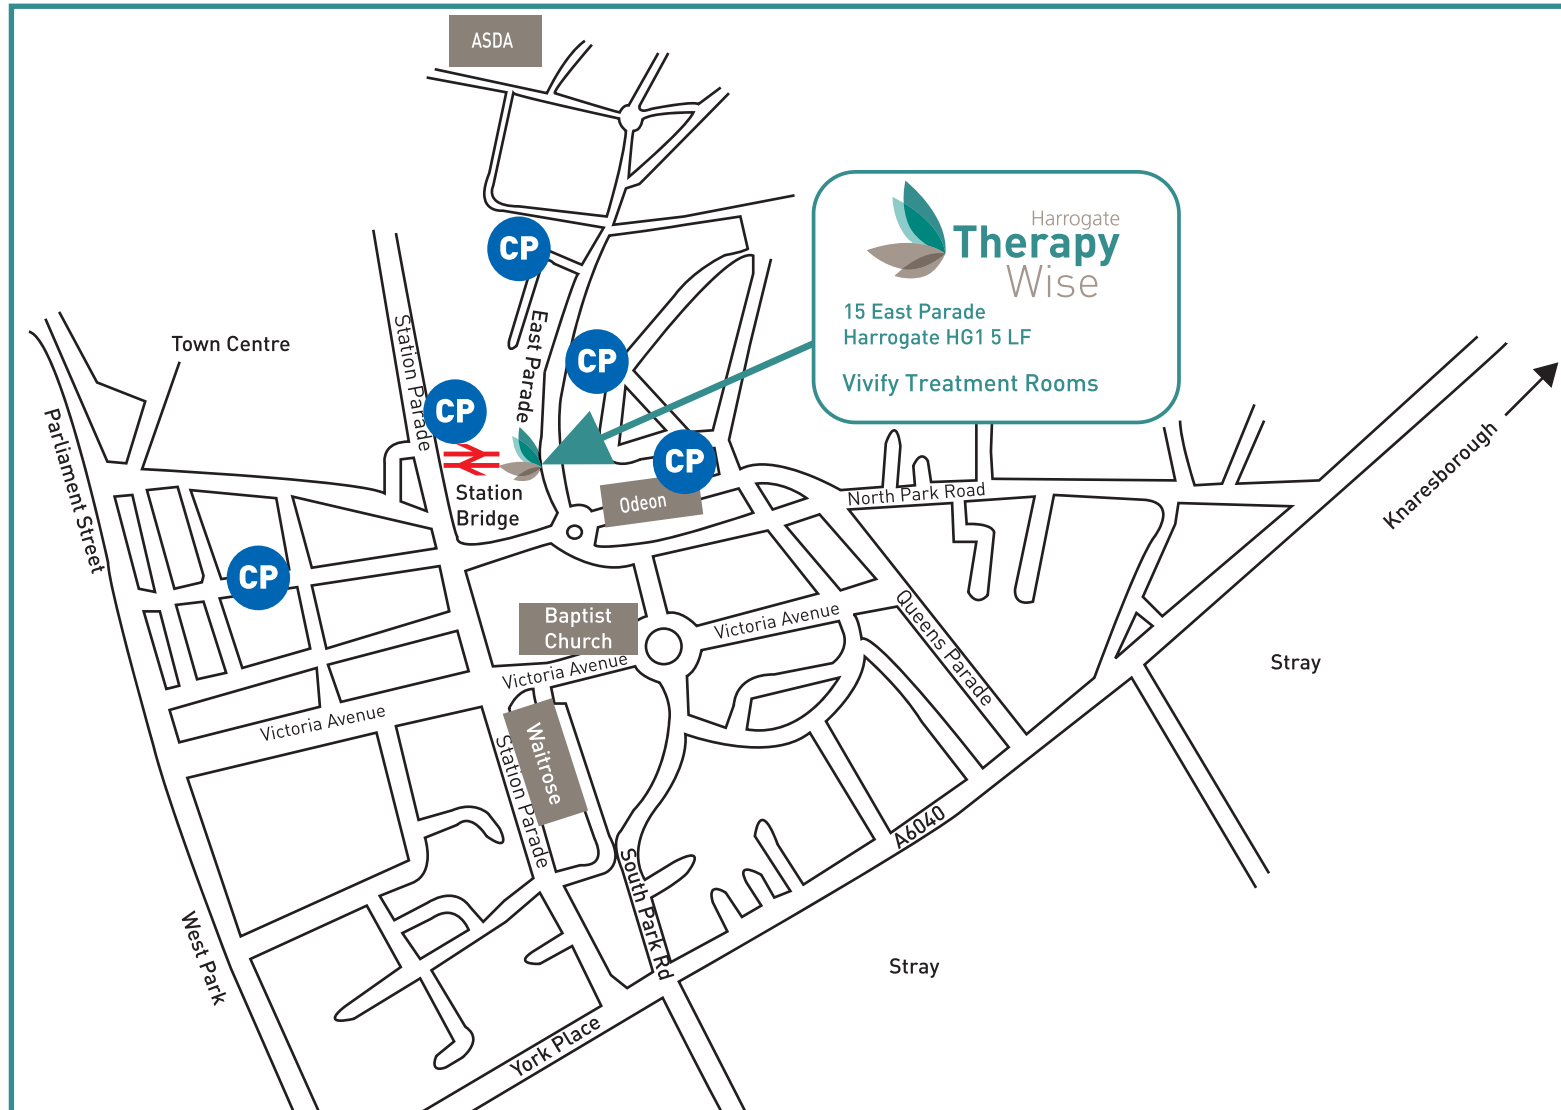

How to find Therapy Wise

including Harrogate Physiotherapy Practice and Harrogate Podiatry Practice

Vivify, 15 East Parade, Harrogate HG1 5LF **T:** 01423 544004 **W:** www.therapywise.co.uk